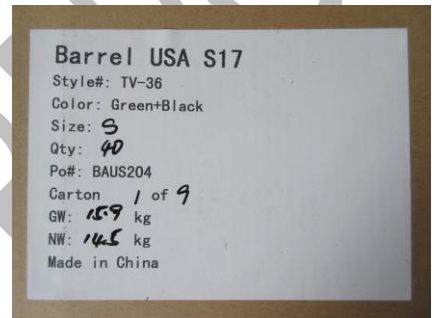

Photo 75) Shipping mark sticker